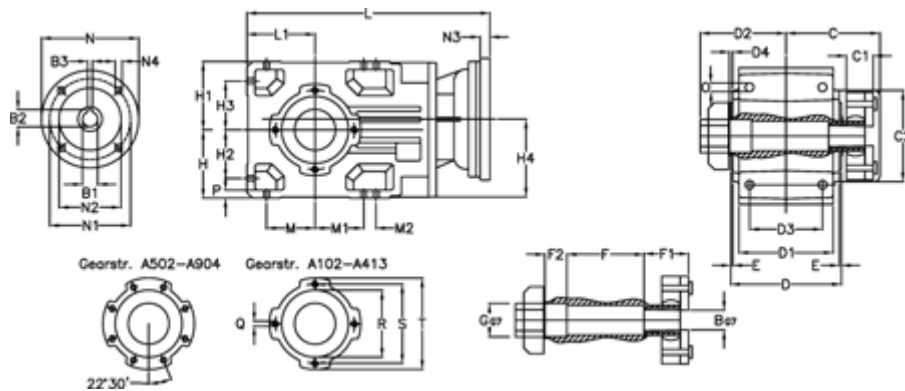

Article number: 296003522326425

Description: Bevel helical gearbox
A353QF40-223,2-P71B5

Measures

B = 40	D1 = 166	F2 = 53	L = 417.0	N3 = 4,5
B1 = 14	D2 = 80	G = 42	L1 = 100	N4 = M8x16
B2 = 16.3	D3 = 135	GA = 43	M = 73.0	O = 12.0
B3 = 5	d4 = 5.0	H = 100	M1 = 73.0	P = 11
C = 70.0	Description = A353 QF-xx P71 B5	H1 = 100	M2 = 11	Q = M10x17
C1 = 24	E = 3.5	H2 = 73.0	N = 160	R = 110
C2 = 90.0	F = 12.0	H3 = 73.0	N1 = 130	S = 130
D = 173	F1 = 48.0	H4 = 114.0	N2 = 110	T = 150